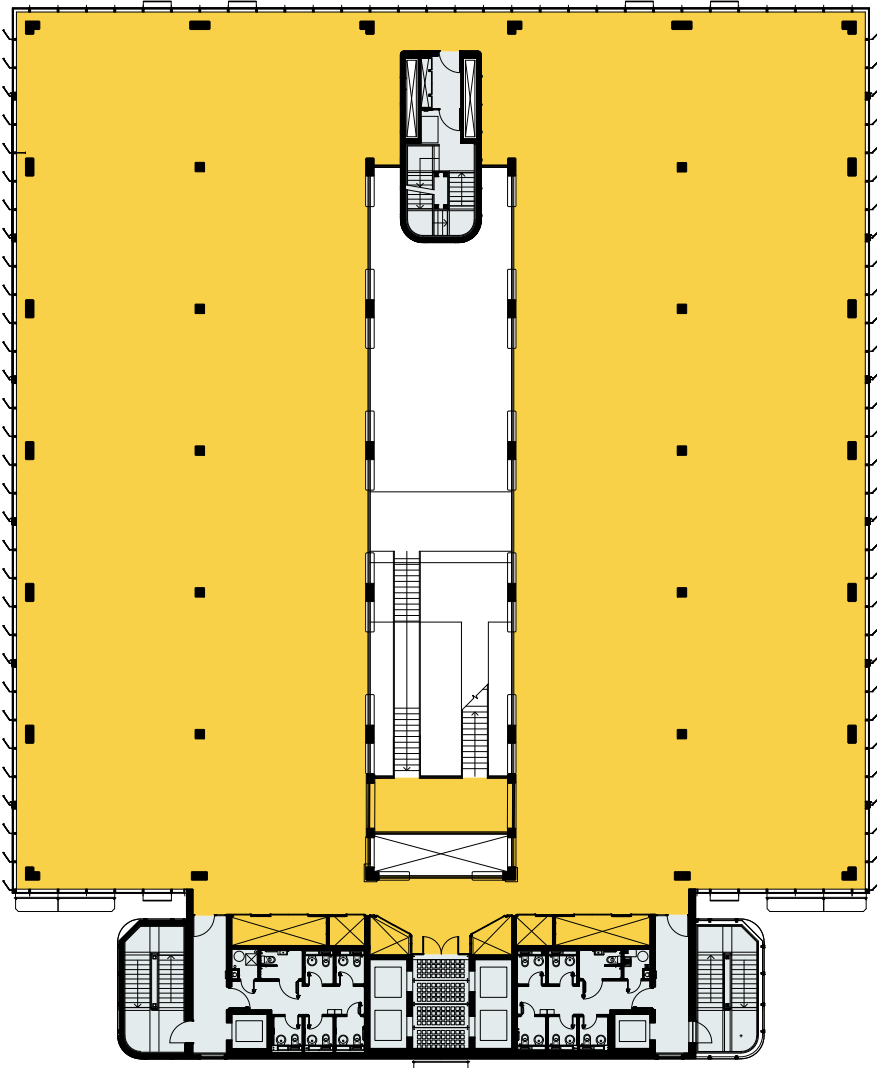

THE YELLOW BUILDING

FOURTH FLOOR
SINGLE OCCUPIER
19,372 SQ FT / 1,799 SQ M

THE YELLOW BUILDING

FOURTH FLOOR
TWO OCCUPIERS
9,095 SQ FT / 845 SQ M