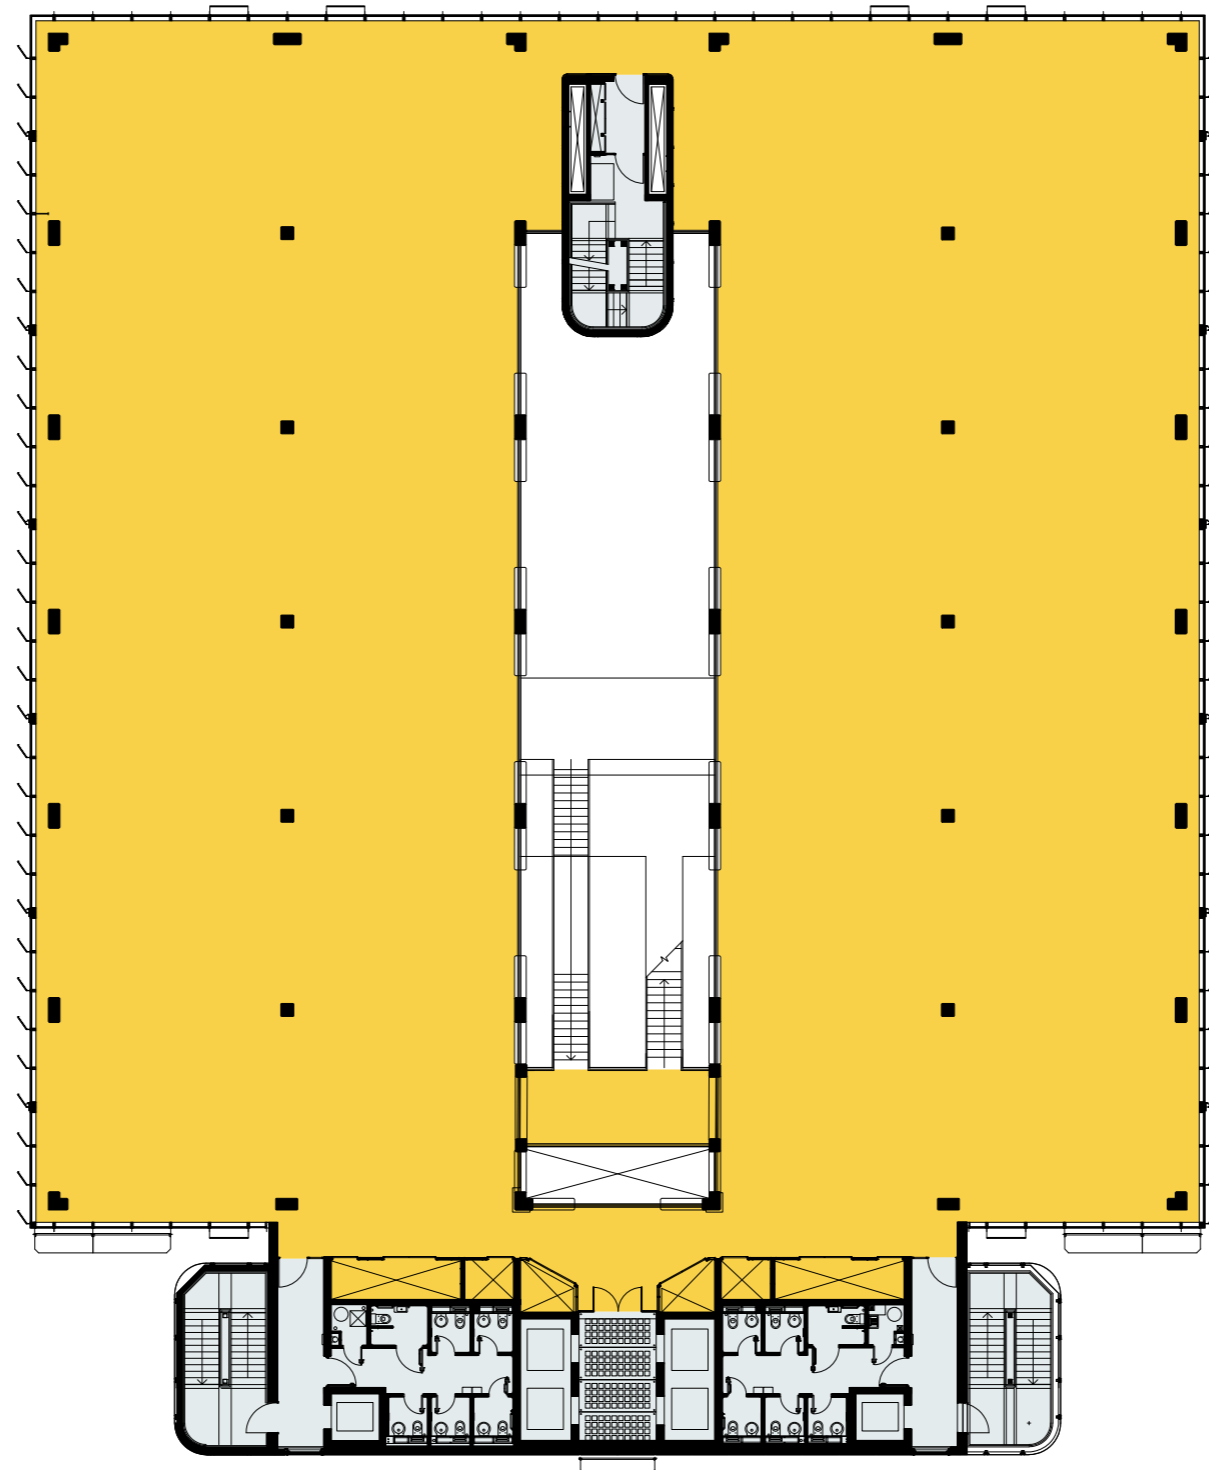

# THE YELLOW BUILDING

FOURTH FLOOR  
SINGLE OCCUPIER  
19,372 SQ FT / 1,799 SQ M

# THE YELLOW BUILDING

FOURTH FLOOR  
TWO OCCUPIERS  
9,095 SQ FT / 845 SQ M